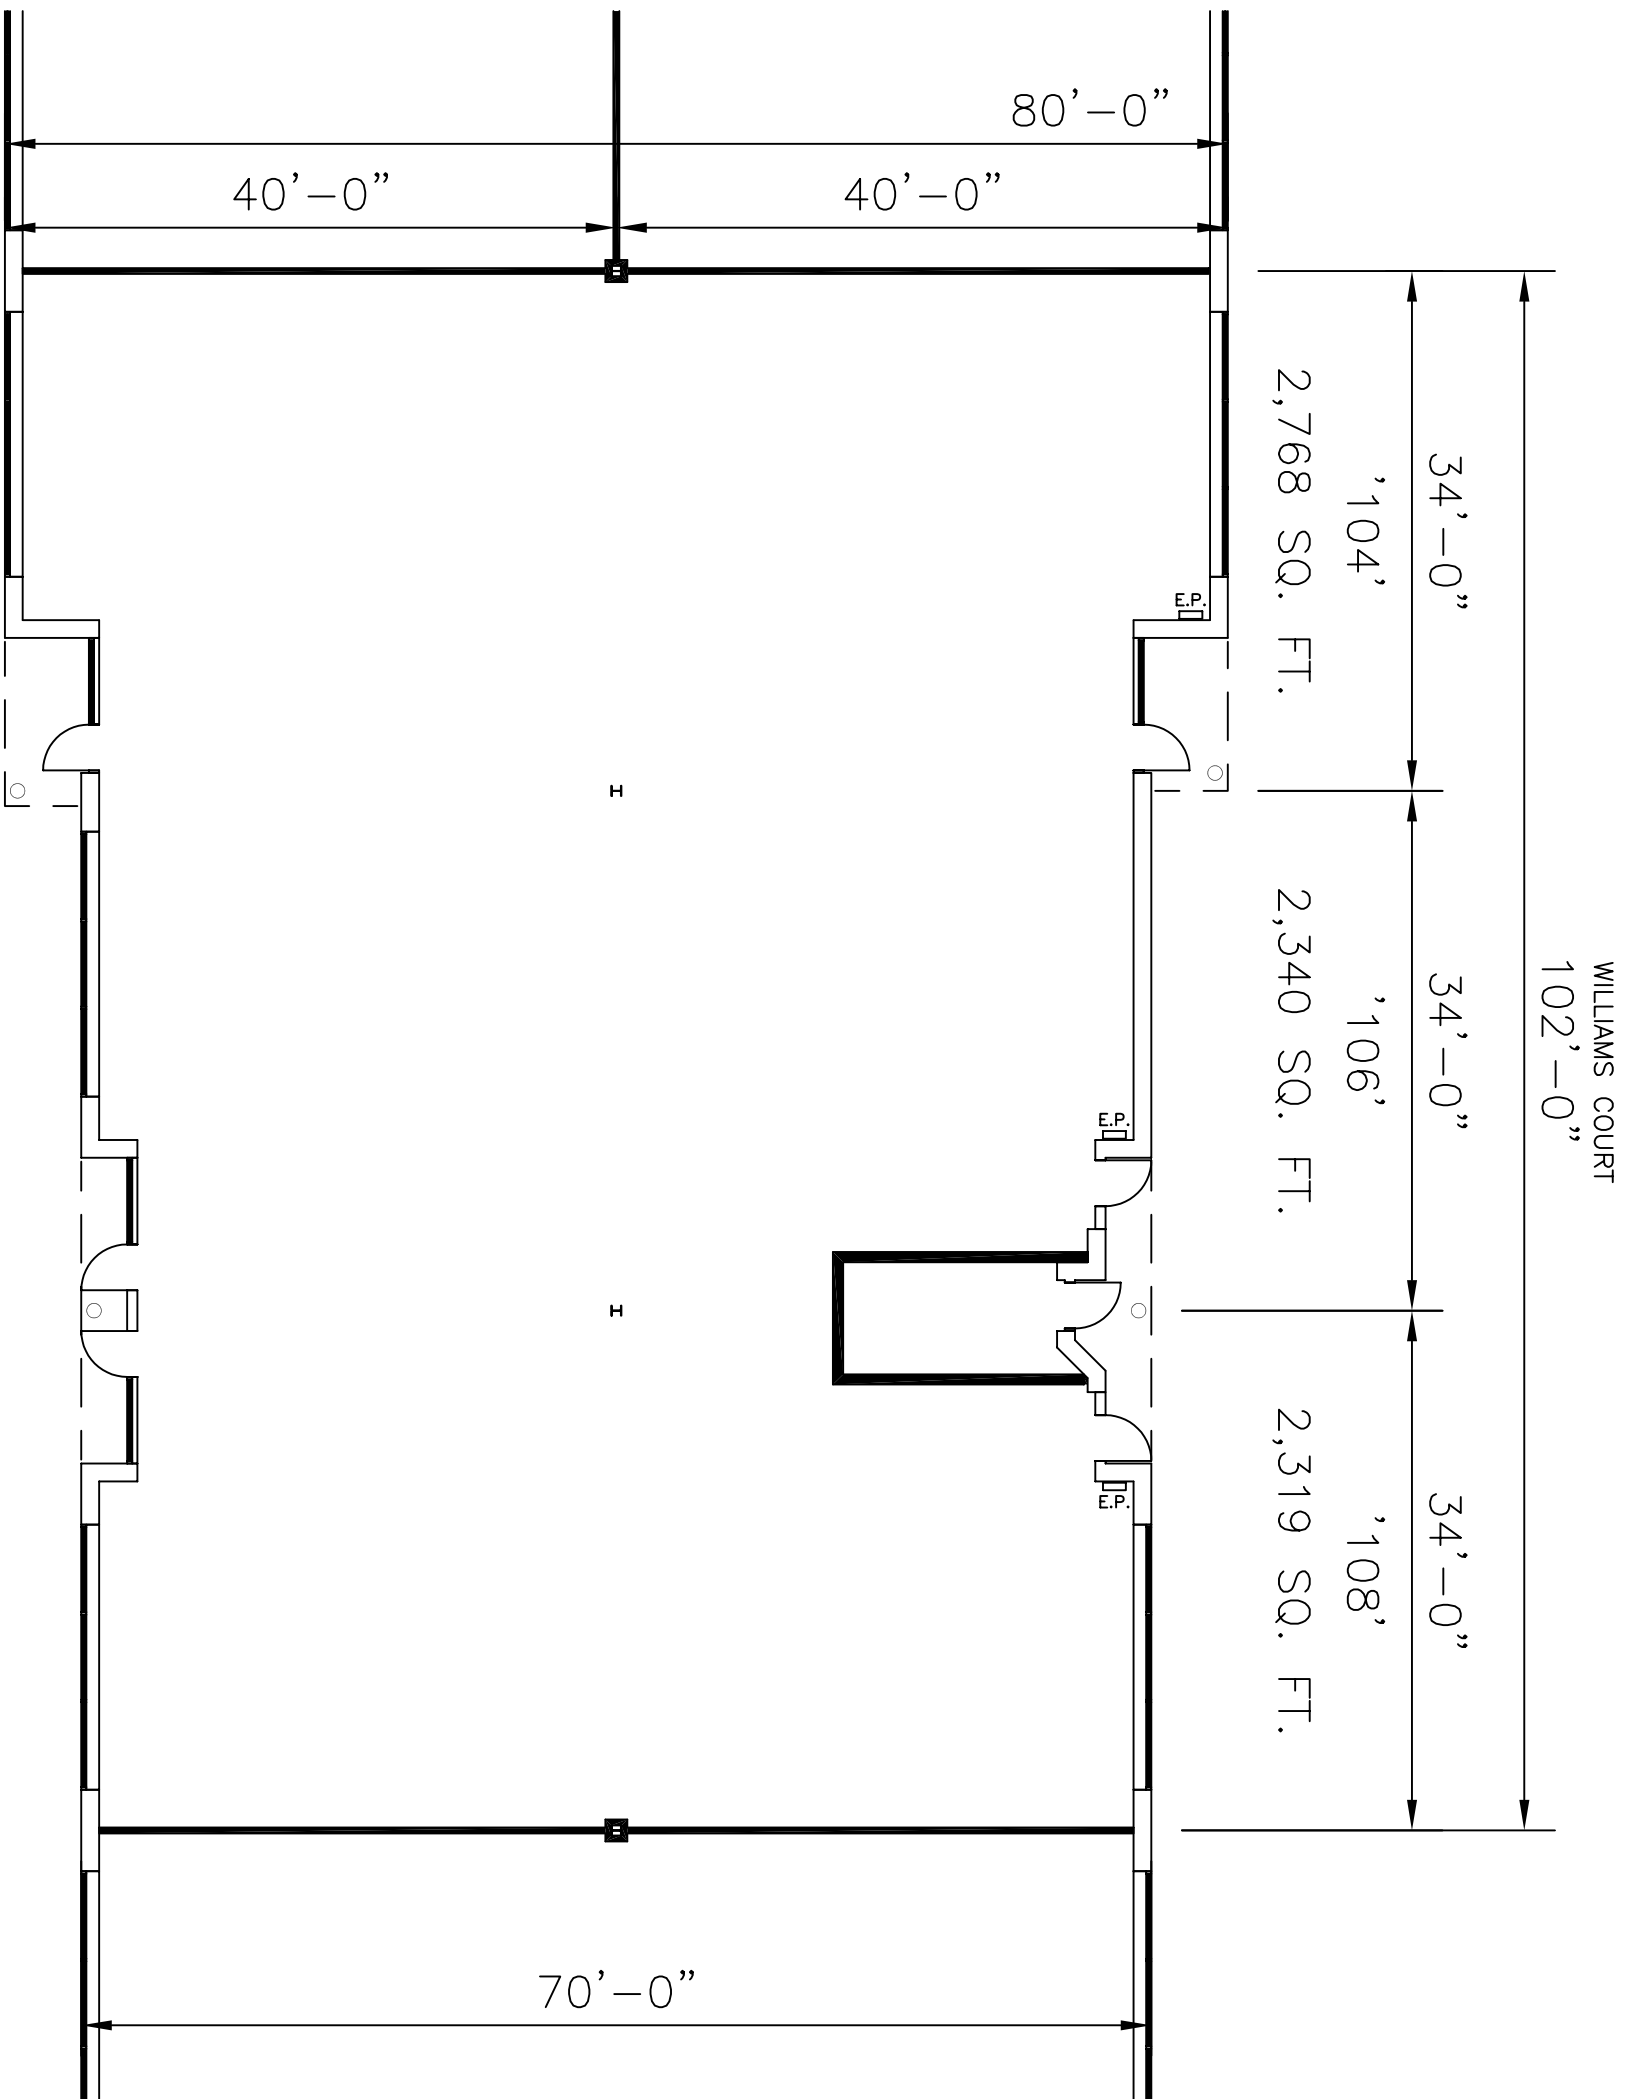

CROSSROADS CIRCLE

SCALE: NOT TO SCALE  
 DRAWN: CEM  
 DATE: 01/22/08  
 CADFILE: 415.N  
 REVISIONS:

415 WILLIAMS COURT  
 SUITES 104 - 108  
 BALTIMORE CROSSROADS @ 95  
 WHITE MARSH, MD 21220

ST. JOHN PROPERTIES, INC.  
 2560 LORD BALTIMORE DR.  
 BALTIMORE, MD 21244  
 OFFICE: 410-788-0100  
 FAX: 410-788-0851

SHELL PLAN  
 TOTAL: 7,427 SQ. FT.

DRAWING NO.

1 OF 1