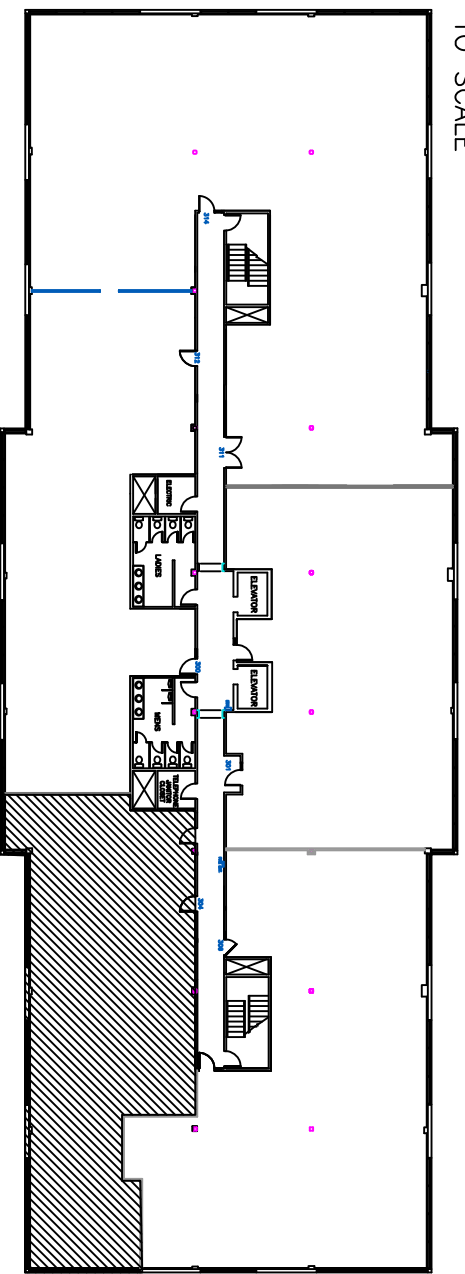

LEPHONE  
JANITOR  
CLOSET

SCALE: 1/8"=1'-0"  
DRAWN: M/A  
DATE: 5/28/08  
CADFILE: 810-3  
REVISIONS: 4/21/09

810 GLENEAGLES COURT  
SUITE '304'  
CROMWELL CENTER  
TOWSON, MD 21286

ST. JOHN PROPERTIES, INC.  
2560 LORD BALTIMORE DR.  
BALTIMORE, MD 21244  
OFFICE: 410-788-0100  
FAX: 410-788-0851

KEY PLAN  
NOT TO SCALE

FLOOR PLAN  
3,010 SQ. FT.

DRAWING NO.  
1 OF 1