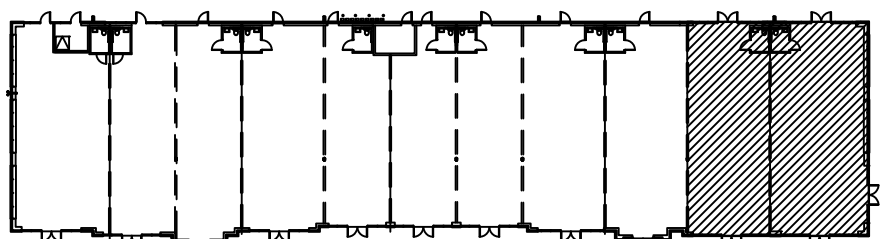

KEY PLAN
NOT TO SCALE

SCALE: 1/8"=1'-0"
DRAWN: MJK
DATE: 8/23/11
CADFILE: 5959
ExchangeDriveBldgE
REVISIONS:

5959 EXCHANGE DRIVE
SUITES '118 - 120'
LIBERTY EXCHANGE
ELDERSBURG, MD 21784

ST. JOHN PROPERTIES, INC.
2560 LORD BALTIMORE DR.
BALTIMORE, MD 21244
OFFICE: 410-788-0100
FAX: 410-788-0851

SHELL PLAN
TOTAL: 3,626 SQ. FT.

DRAWING NO.

1 OF 1