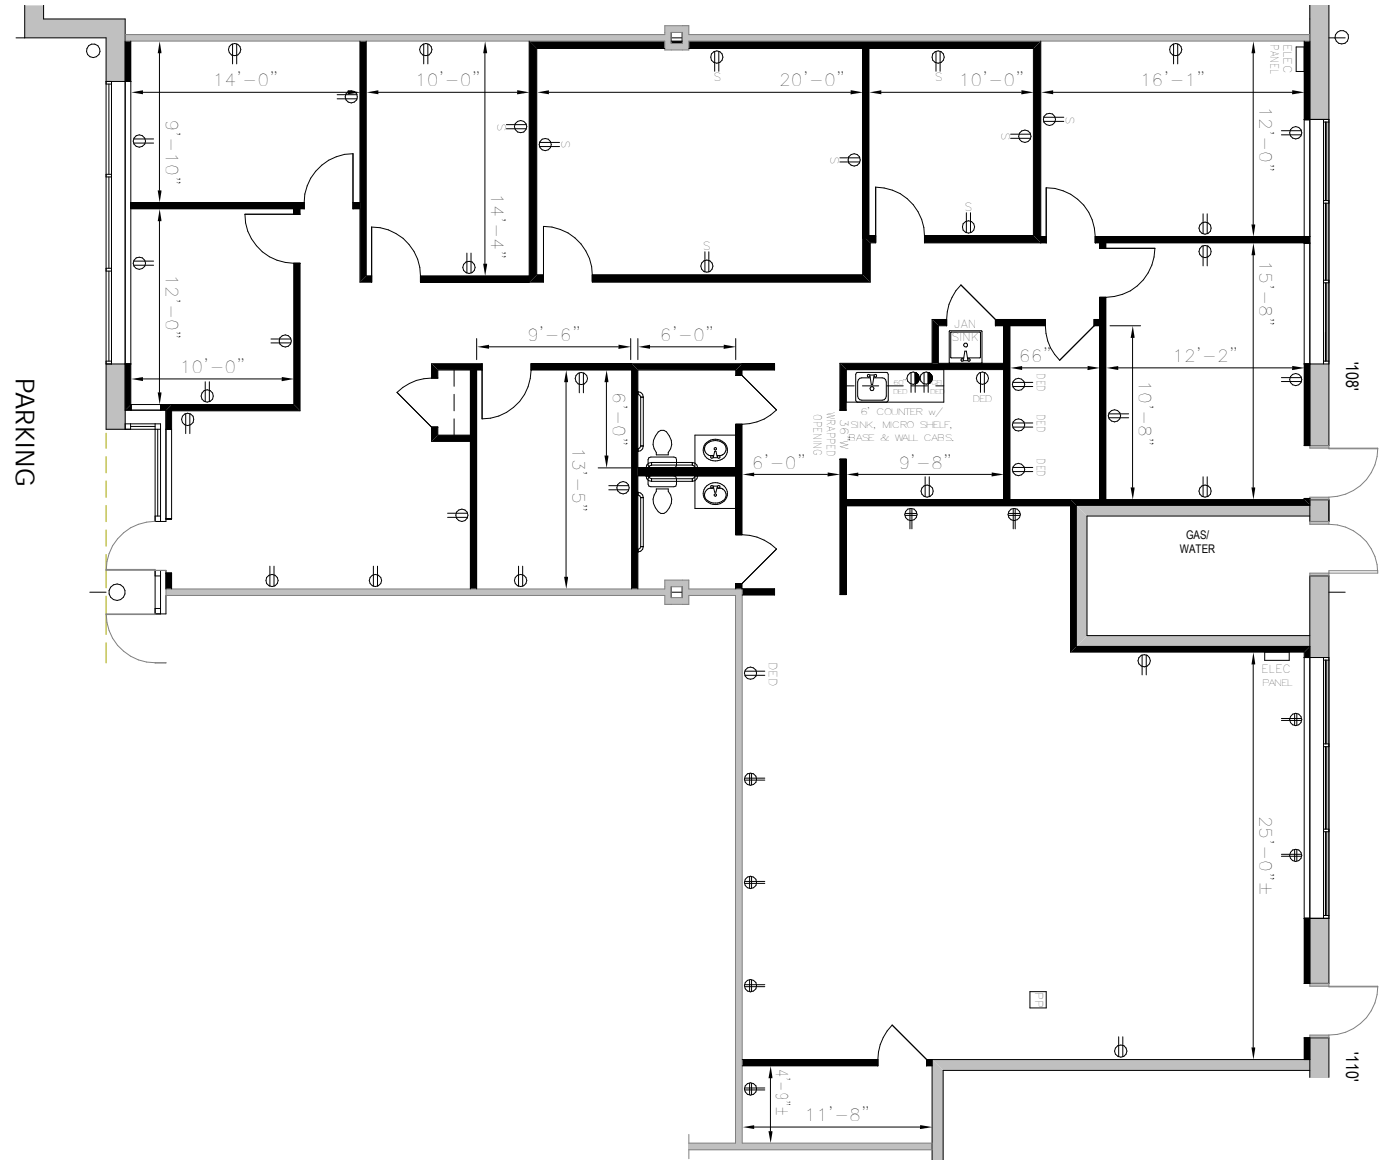

Total SF Available:
3,572 SF

2560 Lord Baltimore Drive
 Baltimore, MD 21244
 410.788.0100 | SJPI.COM
 MD | CO | LA | NV | PA | UT | VA | WI

Connect with us @stjohnprop

For additional leasing information
 or to schedule a tour, contact: