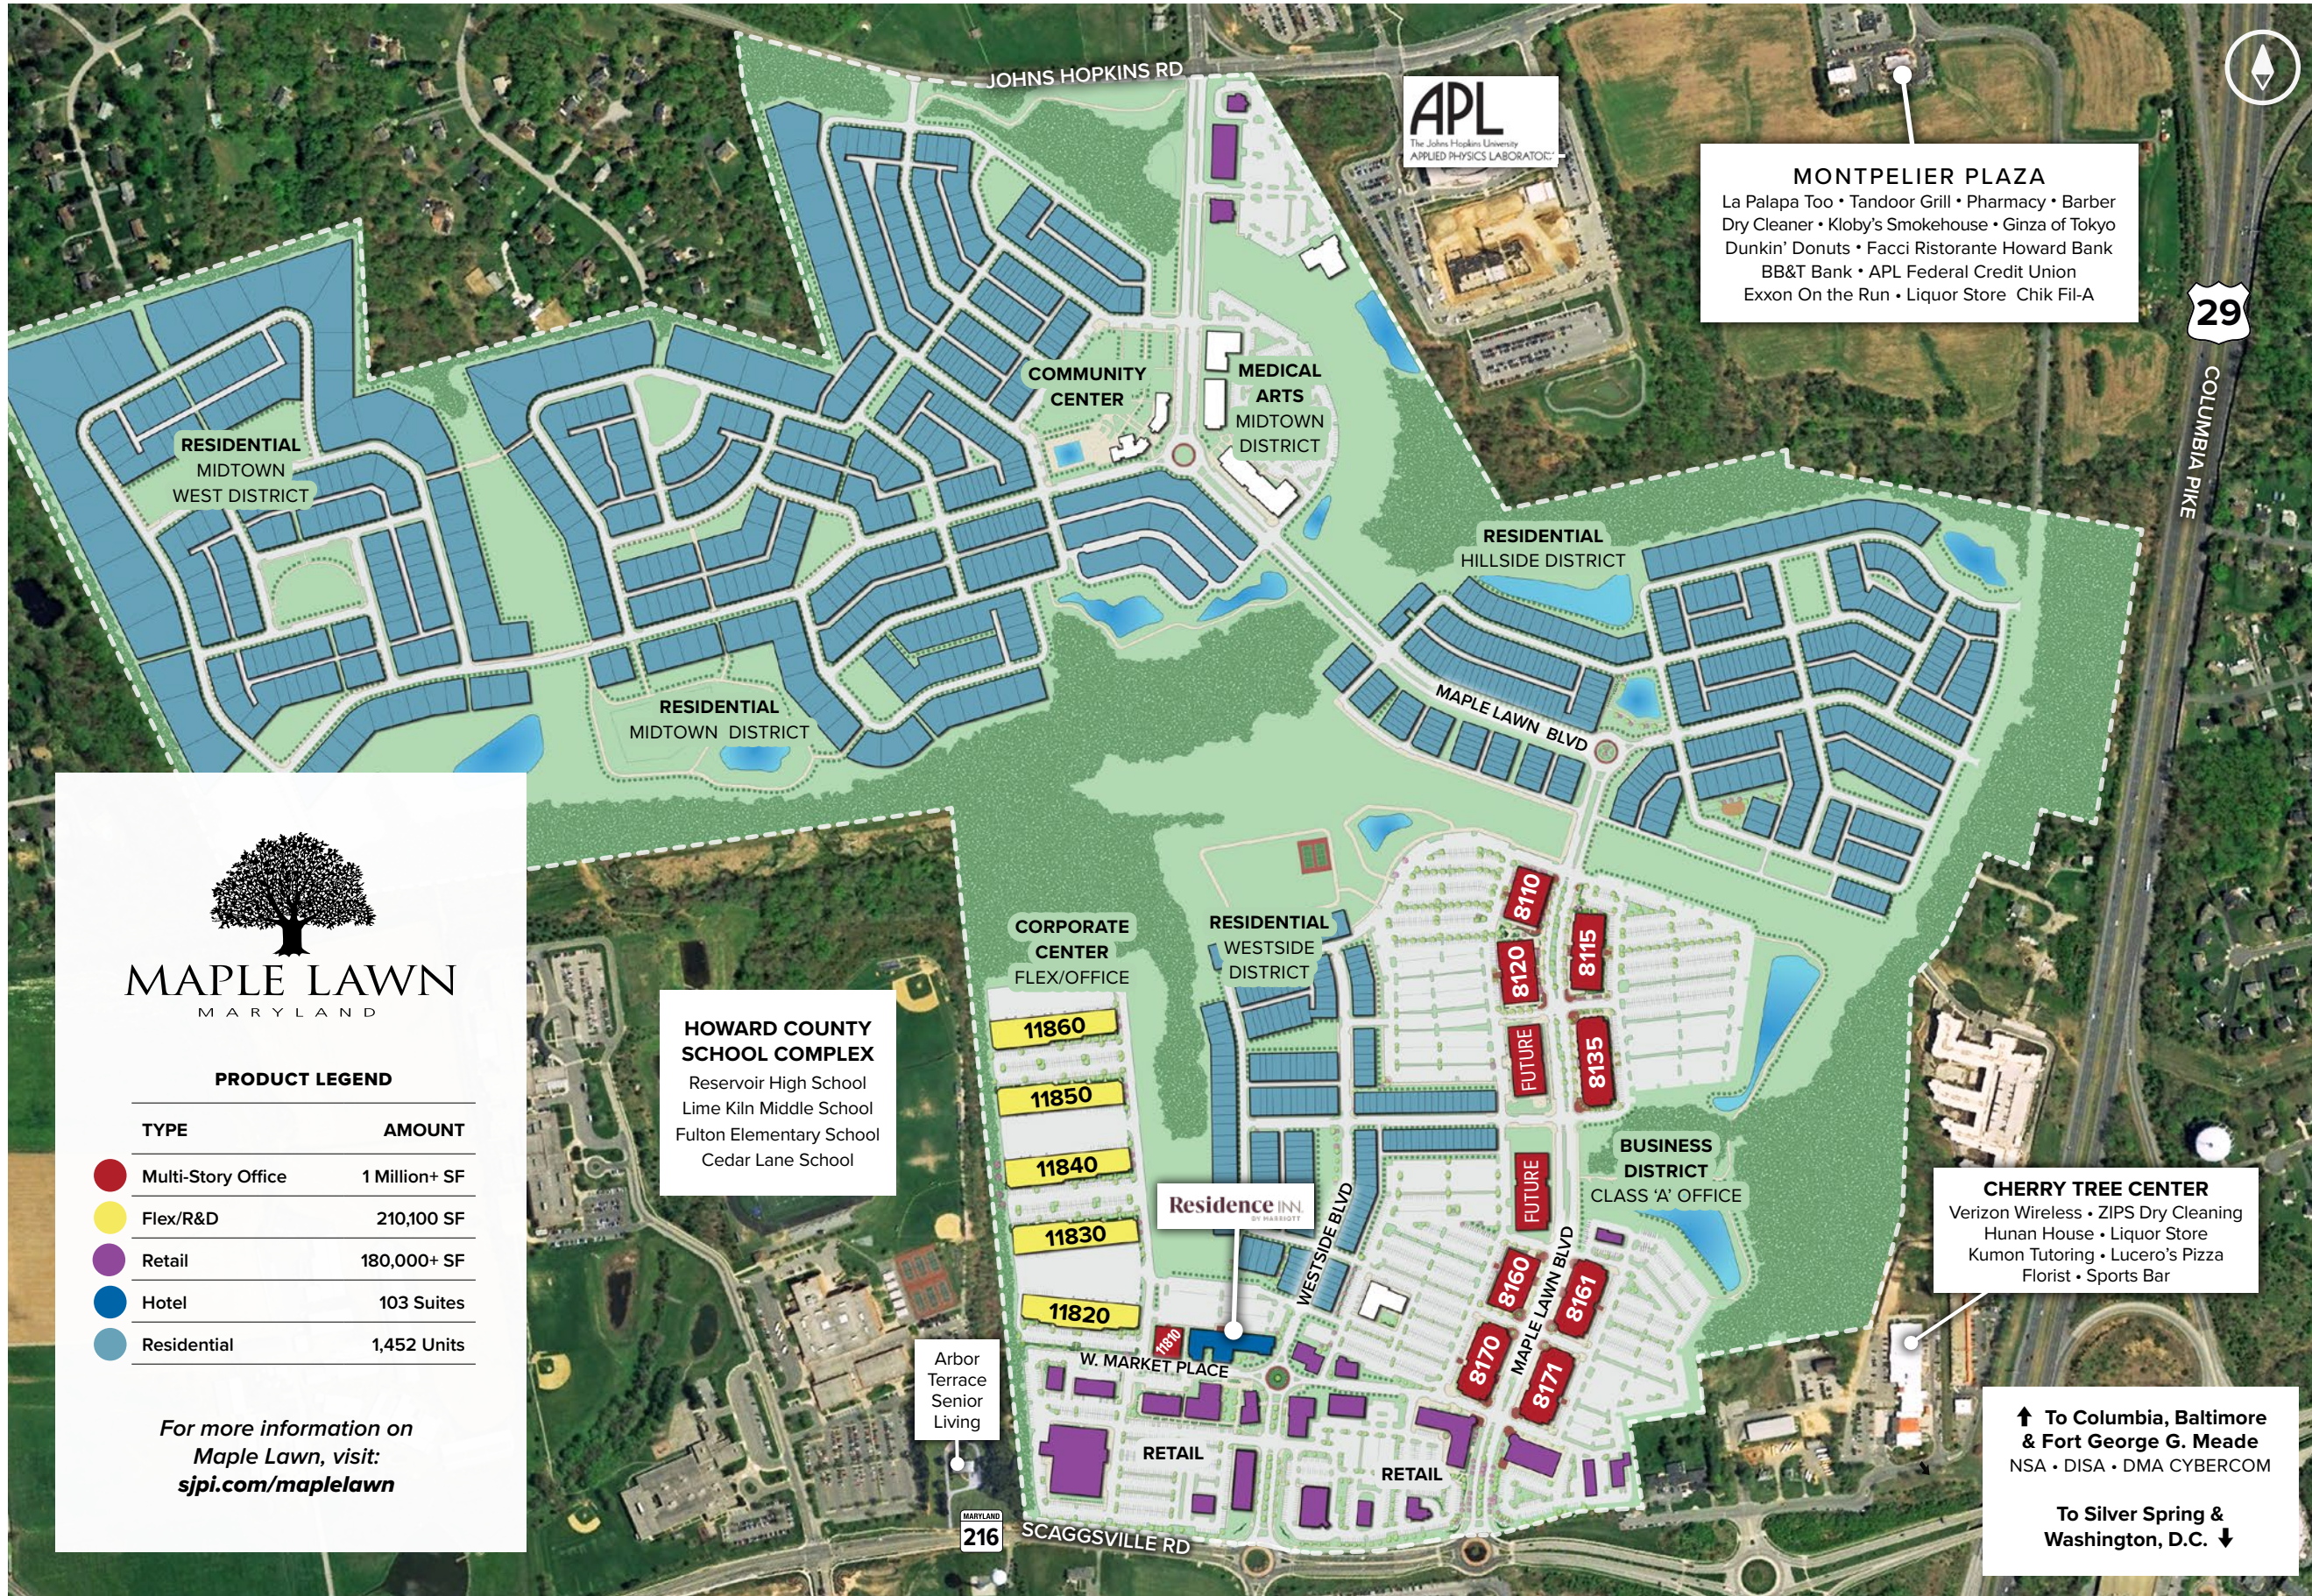

AMENITIES AT MAPLE LAWN

PRODUCT LEGEND

TYPE	AMOUNT
Multi-Story Office	1 Million+ SF
Flex/R&D	210,100 SF
Retail	180,000+ SF
Hotel	103 Suites
Residential	1,452 Units

For more information on Maple Lawn, visit: sjpi.com/maplelawn

HOWARD COUNTY SCHOOL COMPLEX
 Reservoir High School
 Lime Kiln Middle School
 Fulton Elementary School
 Cedar Lane School

MONTPELIER PLAZA
 La Palapa Too • Tandoor Grill • Pharmacy • Barber
 Dry Cleaner • Kloby's Smokehouse • Ginza of Tokyo
 Dunkin' Donuts • Facci Ristorante Howard Bank
 BB&T Bank • APL Federal Credit Union
 Exxon On the Run • Liquor Store • Chik Fil-A

CHERRY TREE CENTER
 Verizon Wireless • ZIPS Dry Cleaning
 Hunan House • Liquor Store
 Kumon Tutoring • Lucero's Pizza
 Florist • Sports Bar

FOOD & DINING

- Ananda Indian Restaurant
- Chipotle
- Gaetano's
- Harris Teeter
- Hudson Coastal
- Jerry's Pizza & Subs
- Lib's Grill
- Looney's Pub
- Maple Lawn Market
- Maple Lawn Wine Store
- McDonald's
- Ranzul
- Sidamo Coffee & Tea
- Steelfire Kitchen & Bar
- Sushi Tendou
- Tutti Fruitti

SPECIALTY RETAIL

- Bach to Rock
- Bra-la-la
- Ellie's Arrangements
- Gritty Goblin Games
- Highstarr Copy & Print Services
- Pet Barn
- Sennah Knot Rugs and Home
- Sidamo Coffee and Tea

MISC. SERVICES

- African Art Museum
- BP Gas Station and Market
- Firestone
- Maple Lawn Organic Dry Cleaners
- PNC Bank
- SunTrust Bank