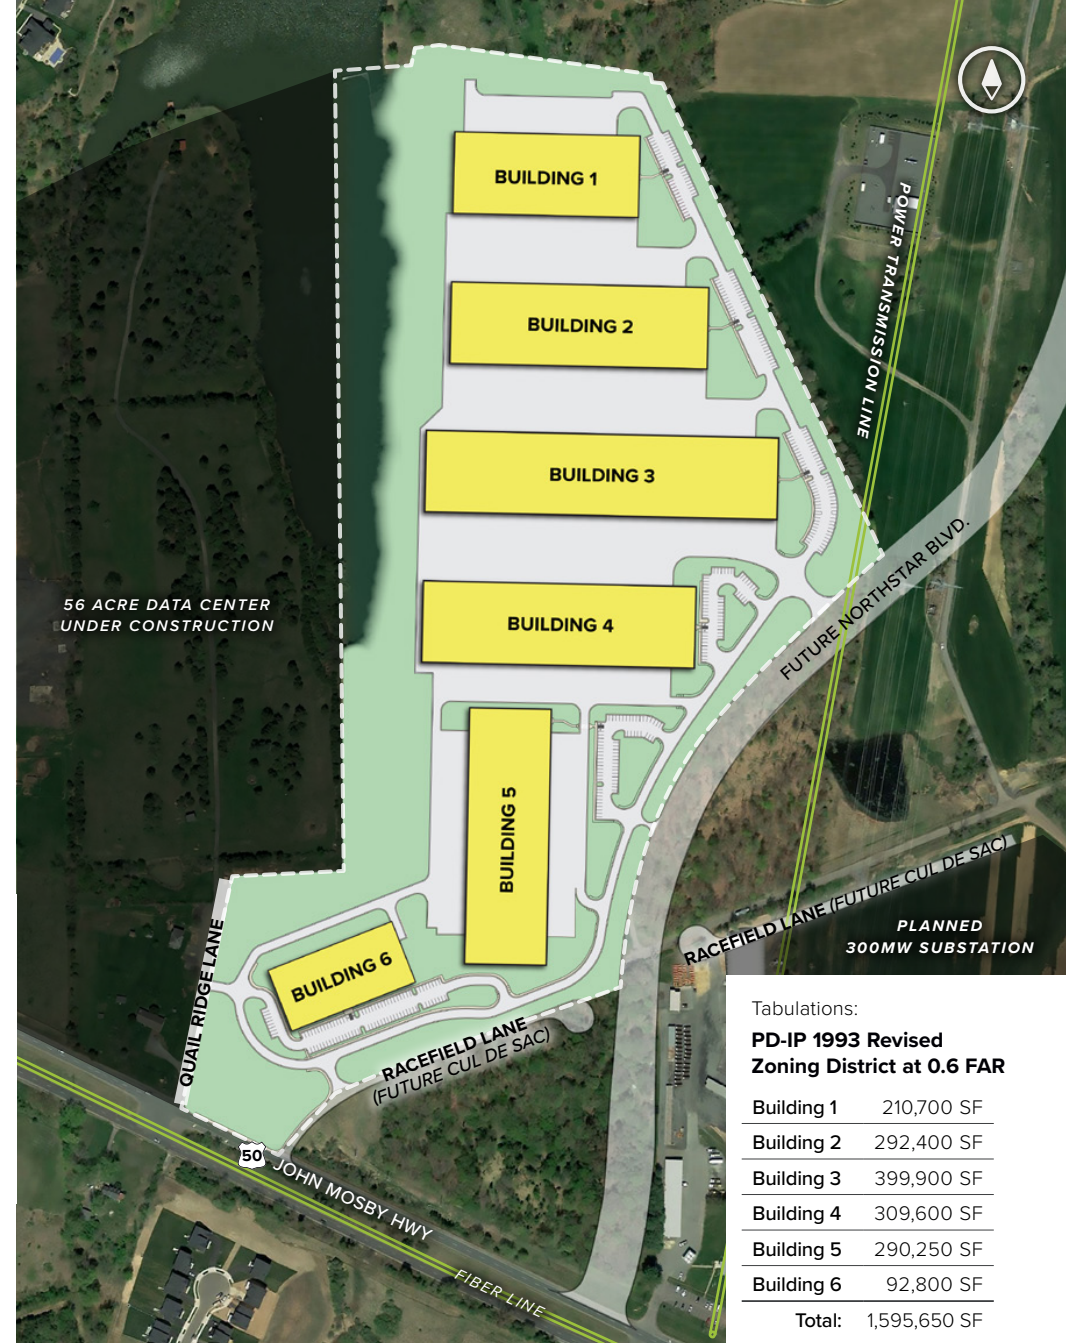

## Aldie, Loudoun County VA, 20105

1.6M SF of by-right Data Center Development

- 67-acre property in Loudoun County, VA
- Zoned PD-IP 1993 revised with 0.6 FAR by-right
- Adjacent to pending data centers
- Access to power, fiber, water, and sewer
- Site plan submitted for County approval - conditionally approved

To learn more about Arcola Tech Park, visit: [sjpi.com/ArcolaTechPark](http://sjpi.com/ArcolaTechPark)

Tabulations:

**PD-IP 1993 Revised  
Zoning District at 0.6 FAR**

Building 1	210,700 SF
Building 2	292,400 SF
Building 3	399,900 SF
Building 4	309,600 SF
Building 5	290,250 SF
Building 6	92,800 SF
<b>Total:</b>	<b>1,595,650 SF</b>