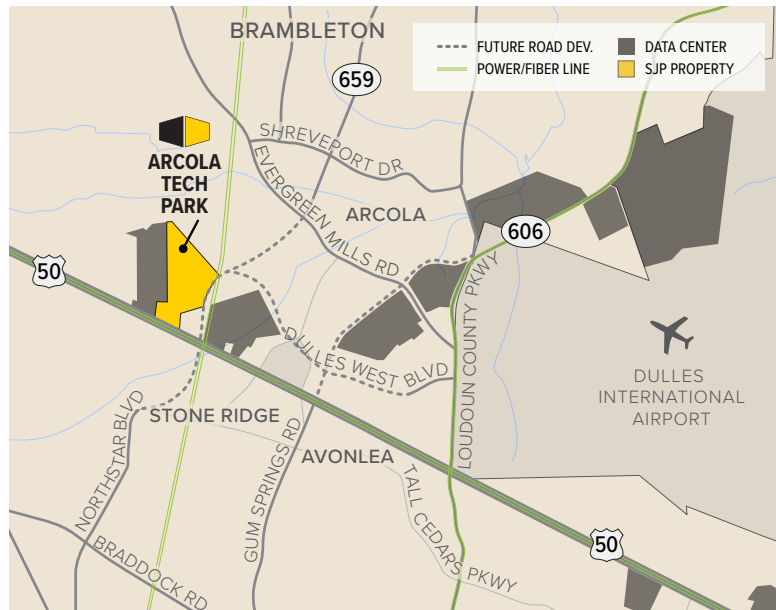

# Arcola Tech Park

## Aldie, Loudoun County VA, 20105

1.6M SF of by-right Data Center Development

- 67-acre property in Loudoun County, VA
- Zoned PD-IP 1993 revised with 0.6 FAR by-right
- Adjacent to pending data centers
- Access to power, fiber, water, and sewer
- Site plan submitted for County approval - conditionally approved

To learn more about Arcola Tech Park, visit: [sjpi.com/ArcolaTechPark](http://sjpi.com/ArcolaTechPark)

Tabulations:

**PD-IP 1993 Revised  
Zoning District at 0.6 FAR**

Building 1	210,700 SF
Building 2	292,400 SF
Building 3	399,900 SF
Building 4	309,600 SF
Building 5	290,250 SF
Building 6	92,800 SF
<b>Total:</b>	<b>1,595,650 SF</b>