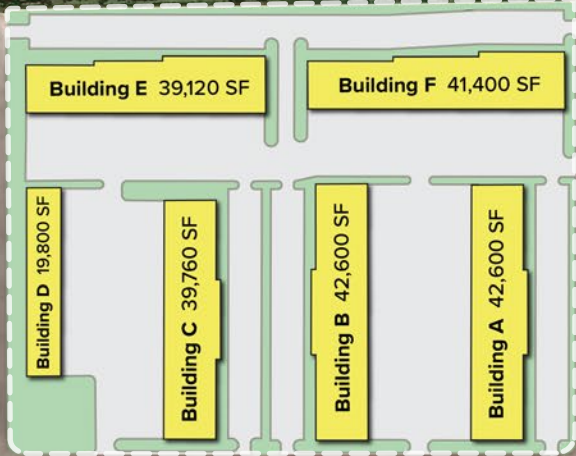

Spring Pointe Exchange

W 800 N

N 2250 W

W 550 N

N 2000 W

VETERANS MEMORIAL HIGHWAY

89,410 AADT